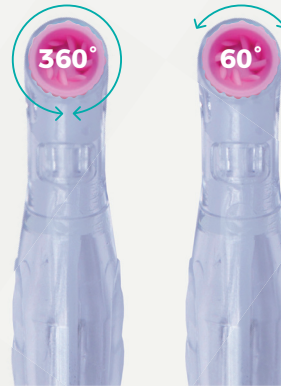

Why use a prophy angle?

Prophy angles fit most standard straight handpieces and this eliminates the need to buy expensive purpose built prophy handpieces. They come individually wrapped to improve infection control and their design prevents the need for disassembling handpieces so as to clean the inner mechanism and gears after use. Prophyl angles save time and this means saving money.

360° vs 60° reciprocating

Our standard range of prophy angle cups rotate 360° providing efficient, economical and safe polishing. Our 60° reciprocating heads take efficiency to a new level. They produce no heat and can therefore be used continually, saving time and money. There is no saliva, blood or prophy paste splatter and the lack of motion means no chance of gum or gingiva laceration. Simply a better choice.