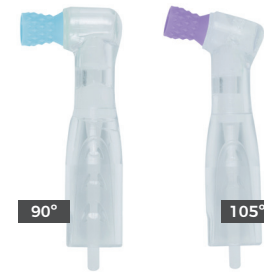

TURBINE BLADED CUP

Turbo bladed cup holds prophyl paste in place but allows the edge to flare producing better contact and more efficient polishing. Exterior ridges polish interdentially saving time and money.