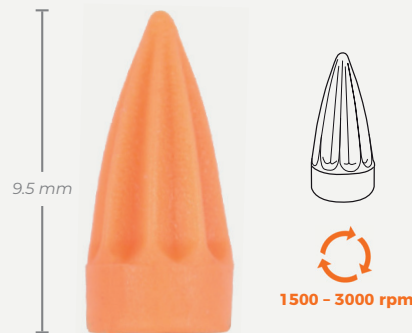

Yellow

Red

REGULAR CUP

SOFT CUP

EXTRA SOFT CUP

SHORT TURBINE BLADED CUP

All the benefits of our standard cups but with its shorter length gives the advantage of greater access into the oral cavity. When used in combination with a short shank and mini CA handpiece, the total size of the cup and handpiece head is reduced by over 30%. Particularly effective for patients with restricted access in the oral cavity or those sensitive to gag reflex.

LATEX AND BPA FREE

POINT - ORTHODONTIC

Designed for accessing tight or hard to reach areas. Ideal for orthodontic or periodontal procedures where flexibility allows for the most efficient polishing. The fluted ribs also provide ridges which offer the most effective cleaning and polishing surface.