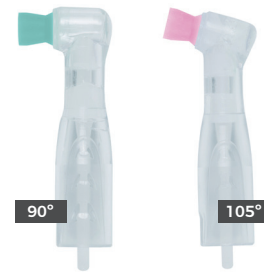

SHORT RIBBED & WEBBED CUP

All the advantages of our standard ribbed and webbed cups with a shorter cup allows access to all areas in the oral cavity.