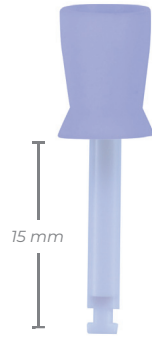

CA/RA Metal Shank
Most popular style connection

CA/RA Plastic Shank
Versatile and economical shank

CA/RA Metal Short Shank
Designed for greater oral cavity access

SCREW IN SHANK
Provides the most stable vibration free use