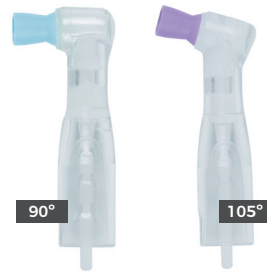

360° Rotational Clear

Our best selling prophyl angle.

RIBBED & WEBBED CUP

Designed with four webs and ribs this cup delivers the optimum amount of prophyl paste to help in removing stains.