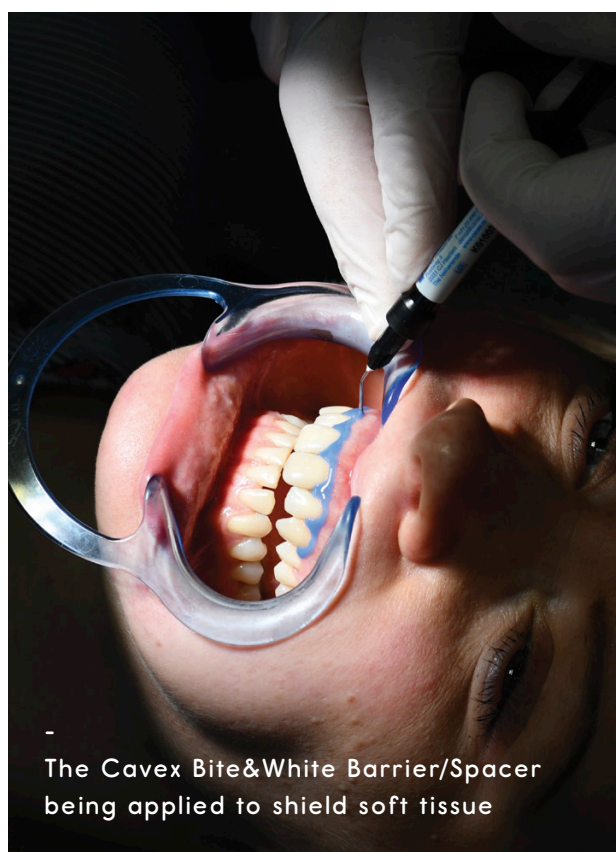

The HPS technology keeps the 25% very pure hydrogen peroxide stable. As a result, the gel is immediately ready for use, without pre-mixing.

Due to the unique composition of the HPS gel, the hydrogen peroxide works faster and more effectively, so that the maximum whitening result is achieved after just two or three treatments. This saves time for the dentist and decreases the risk of sensitivity for the patient, as sensitivity increases the more often a treatment is repeated.

The Cavex Bite&White In-Office 25% HPS gel is easy to apply

IN - OFFICE WHITENING SYSTEM

CAVEX

CAVEX BITE&WHITE IN - OFFICE

Unique application technique

Only the Cavex Bite&White In-Office Whitening System uses pens with a brush to apply the whitening gel. The pen handles very pleasantly and by simply turning the back of the pen, the gel is dosed into the brush. This unique application technique offers complete control over the dosing and application of the whitening gel.

PREMIUM WHITENING

CAVEX BITE&WHITE BARRIER / SPACER

-
The Cavex Bite&White Barrier/Spacer is used as a barrier to prevent soft tissue contact and to shield areas that should not come into contact with the whitening gel. The blue color of the barrier distinguishes the product from the environment.

With the included application tips, the barrier is easy to apply, after which it is cured in 20 seconds with a curing lamp. After the treatment, the barrier is easy to remove.

In addition to being used as a barrier in a whitening treatment, the Cavex Bite&White Barrier/Spacer can also be used as a spacer on gypsum models to create reservoirs for the whitening gel in whitening trays.