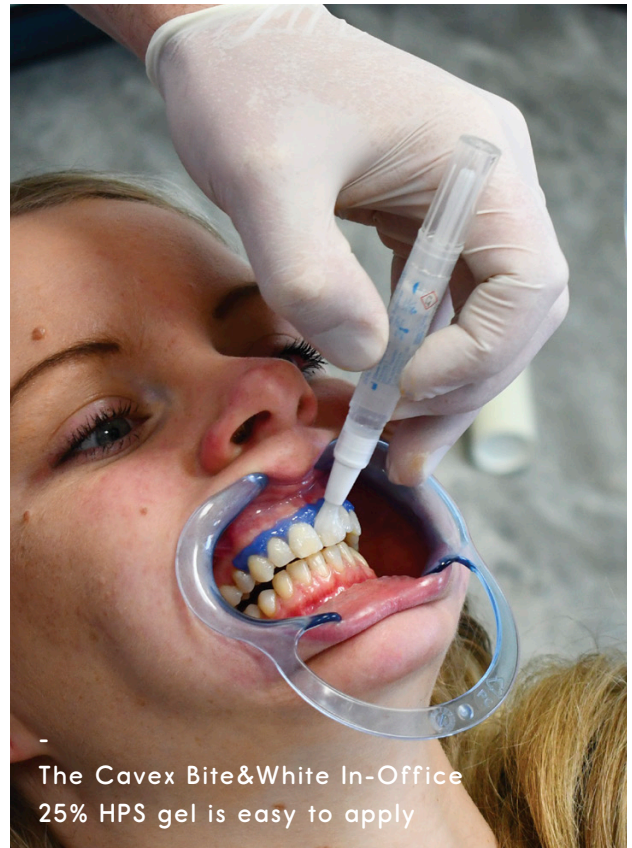

PREMIUM WHITENING

HYDROGEN PEROXIDE SUPERIOR (HPS) WHITENING GEL

-
The whitening gel in the Cavex Bite&White In-Office Whitening System is based on the - by Cavex developed and patented - Hydrogen Peroxide Superior (HPS) technology ".

The HPS technology keeps the 25% very pure hydrogen peroxide stable. As a result, the gel is immediately ready for use, without pre-mixing.

Due to the unique composition of the HPS gel, the hydrogen peroxide works faster and more effectively, so that the maximum whitening result is achieved after just two or three treatments. This saves time for the dentist and decreases the risk of sensitivity for the patient, as sensitivity increases the more often a treatment is repeated.

The main advantages:

- Cavex Bite&White In-Office 25% HPS gel is the most effective whitening gel available.
- Thanks to the accelerators in HPS gel the maximum whitening result is achieved after just two or three treatments.
- Thanks to the thicker consistency, the application of the HPS gel is very controlled and the gel remains perfectly in place during the treatment.
- HPS gel is ready for use without pre-mixing and temperature stable. This allows the gel to be stored outside the refrigerator. The reaction only starts on contact with moisture (saliva).

The Cavex Bite&White In-Office 25% HPS gel is easy to apply